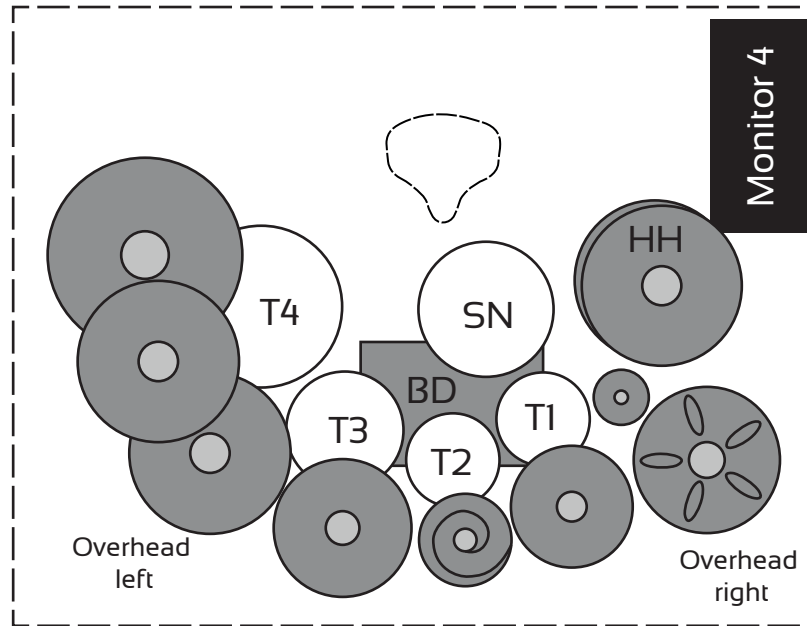

Backdrop

Guitar 2

220 V

Sidedrop

Monitor 4

Bass

220 V

Guitar 1

220 V

Sidedrop

Mic. 1
Leadvocals

220 V

Effectboard 2

Monitor 3

Effectboard 1

Monitor 2

Monitor 1

Stagesize: min. 6 x 4 m